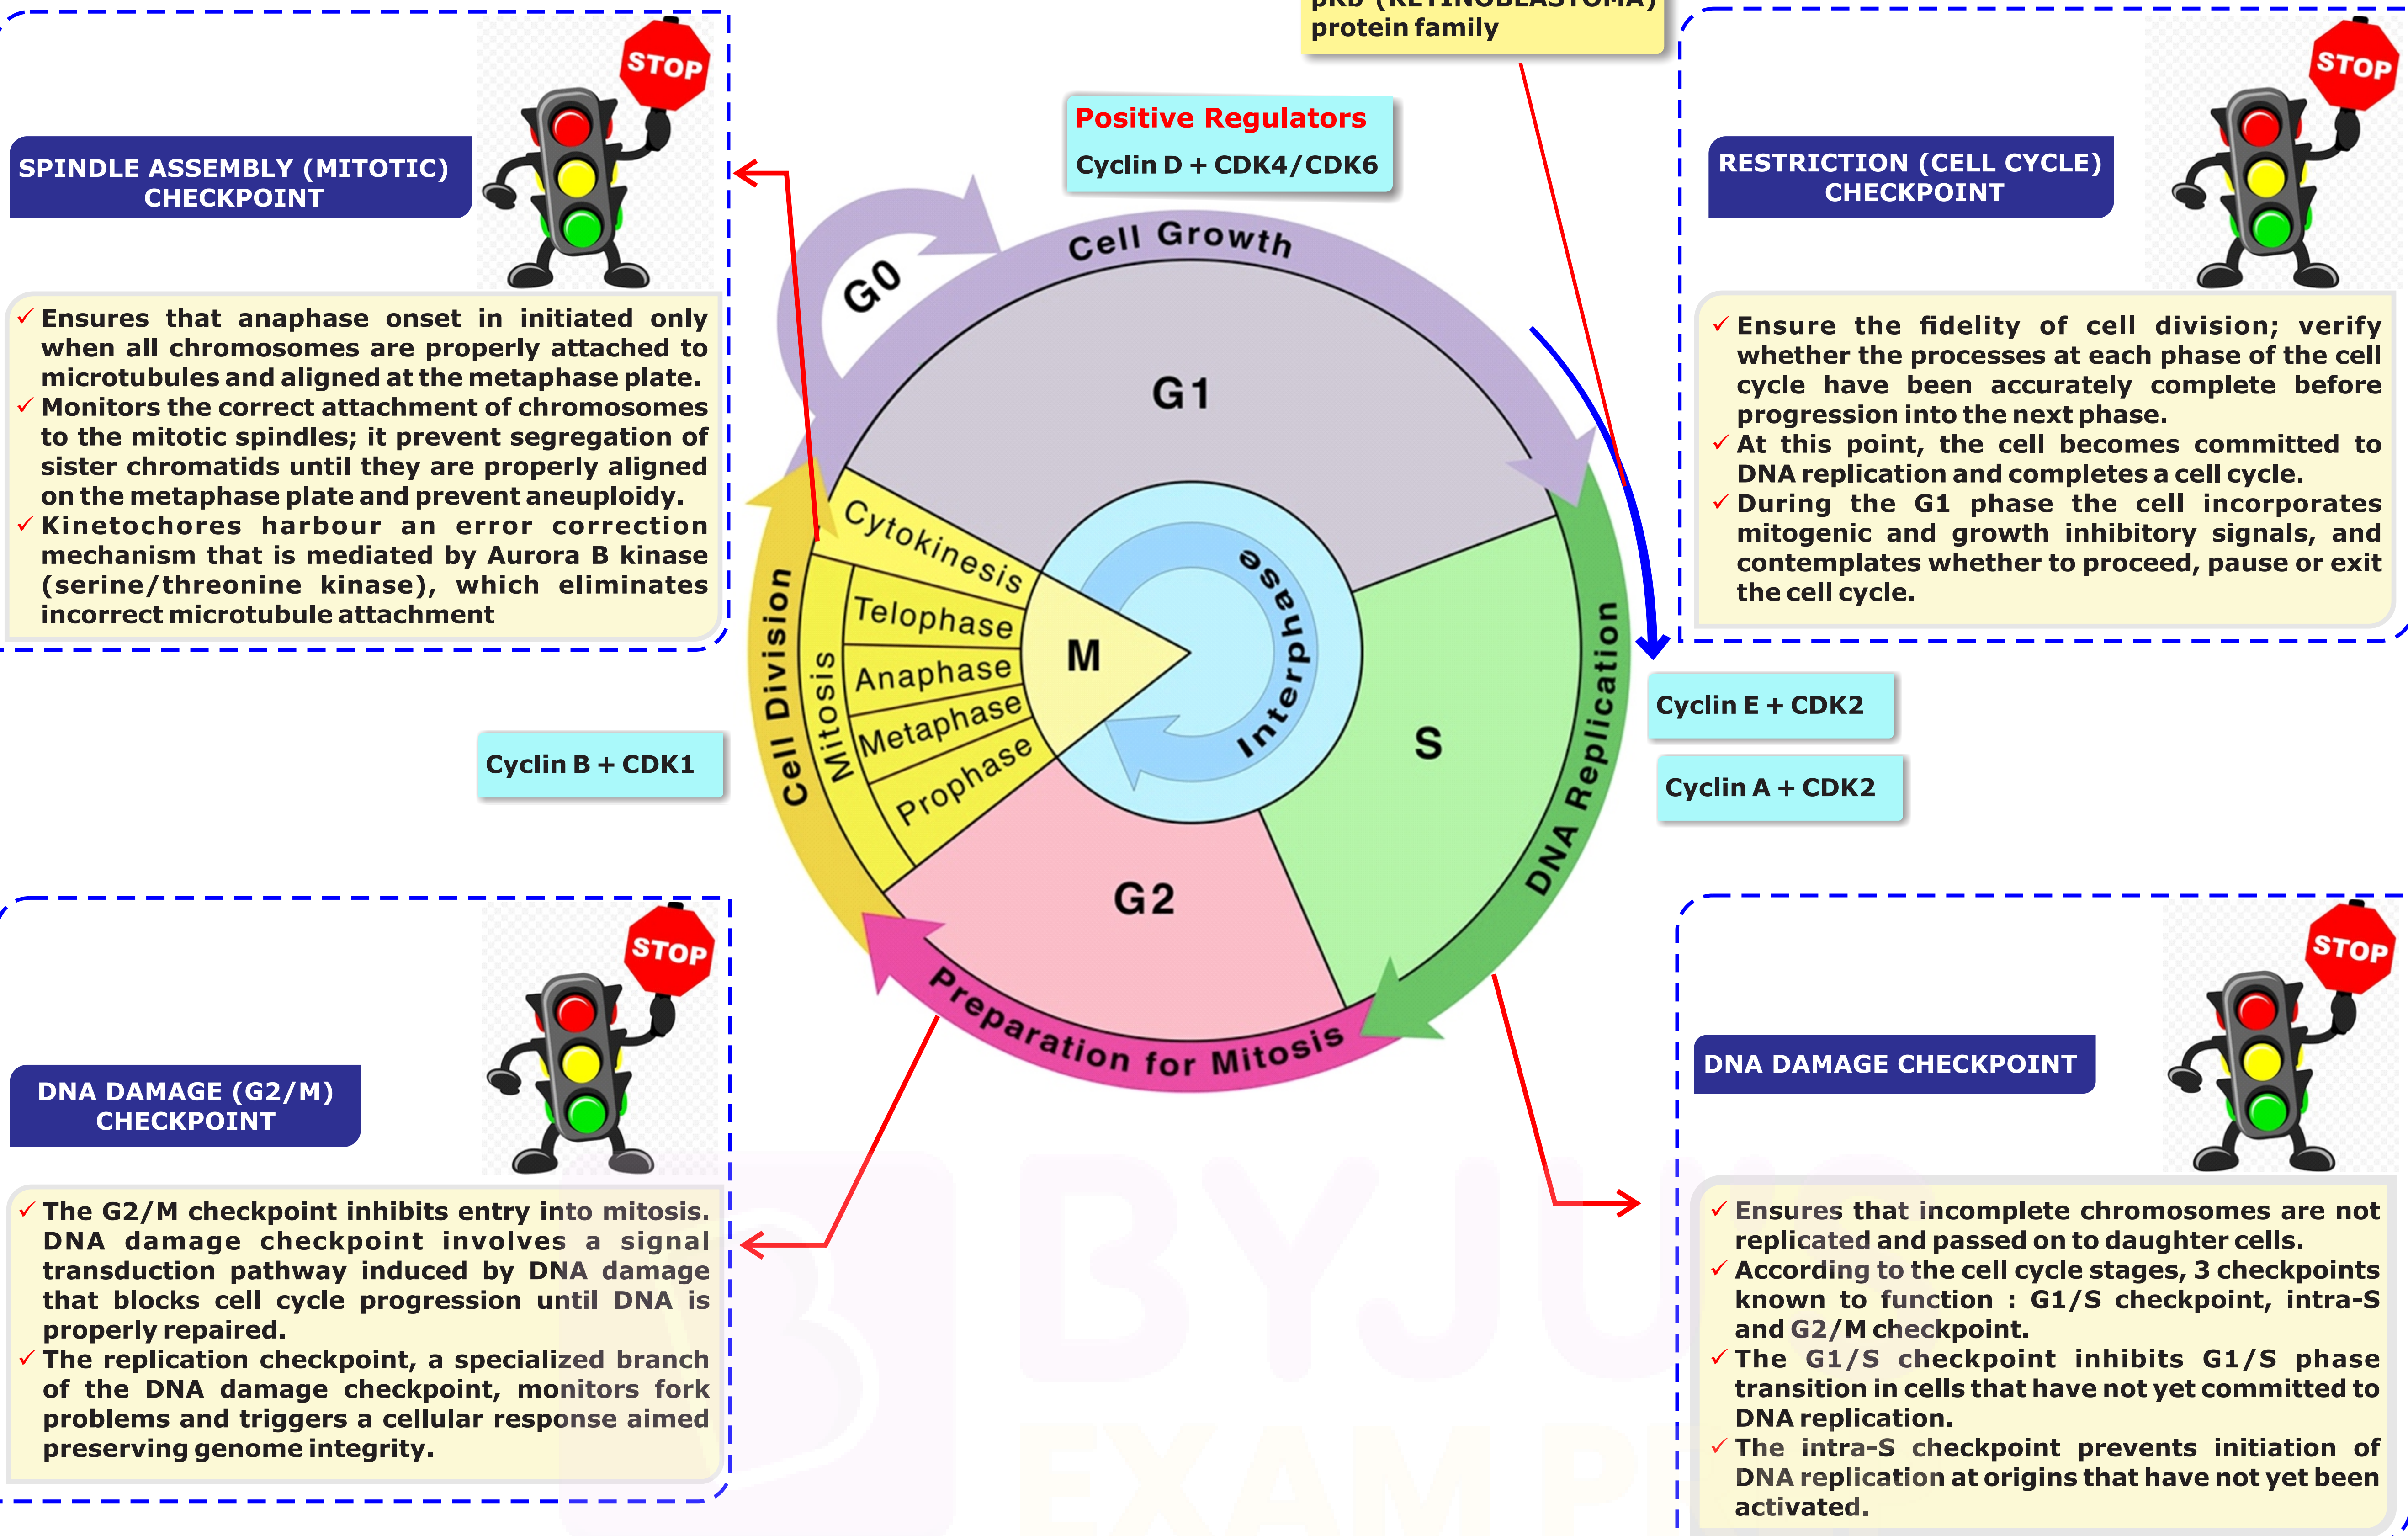

MIND MAP

Cell Cycle Regulation

CELL CYCLE CONTROL SYSTEM

CSIR NET

Life Science 2022

A Foundation Course

Complete Prep of Life Science for June 2022 Aspirants

Why take this course?

- 400+ Hrs Live Classes & Doubt Sessions for complete conceptual clarity
- 3000+ Practice Questions covering all levels of difficulty
- 20+ Unit Wise Study Modules & Mind Maps
- 50+ Full Mock Tests, Chapter Wise Mock Tests, PYQs Mock Tests