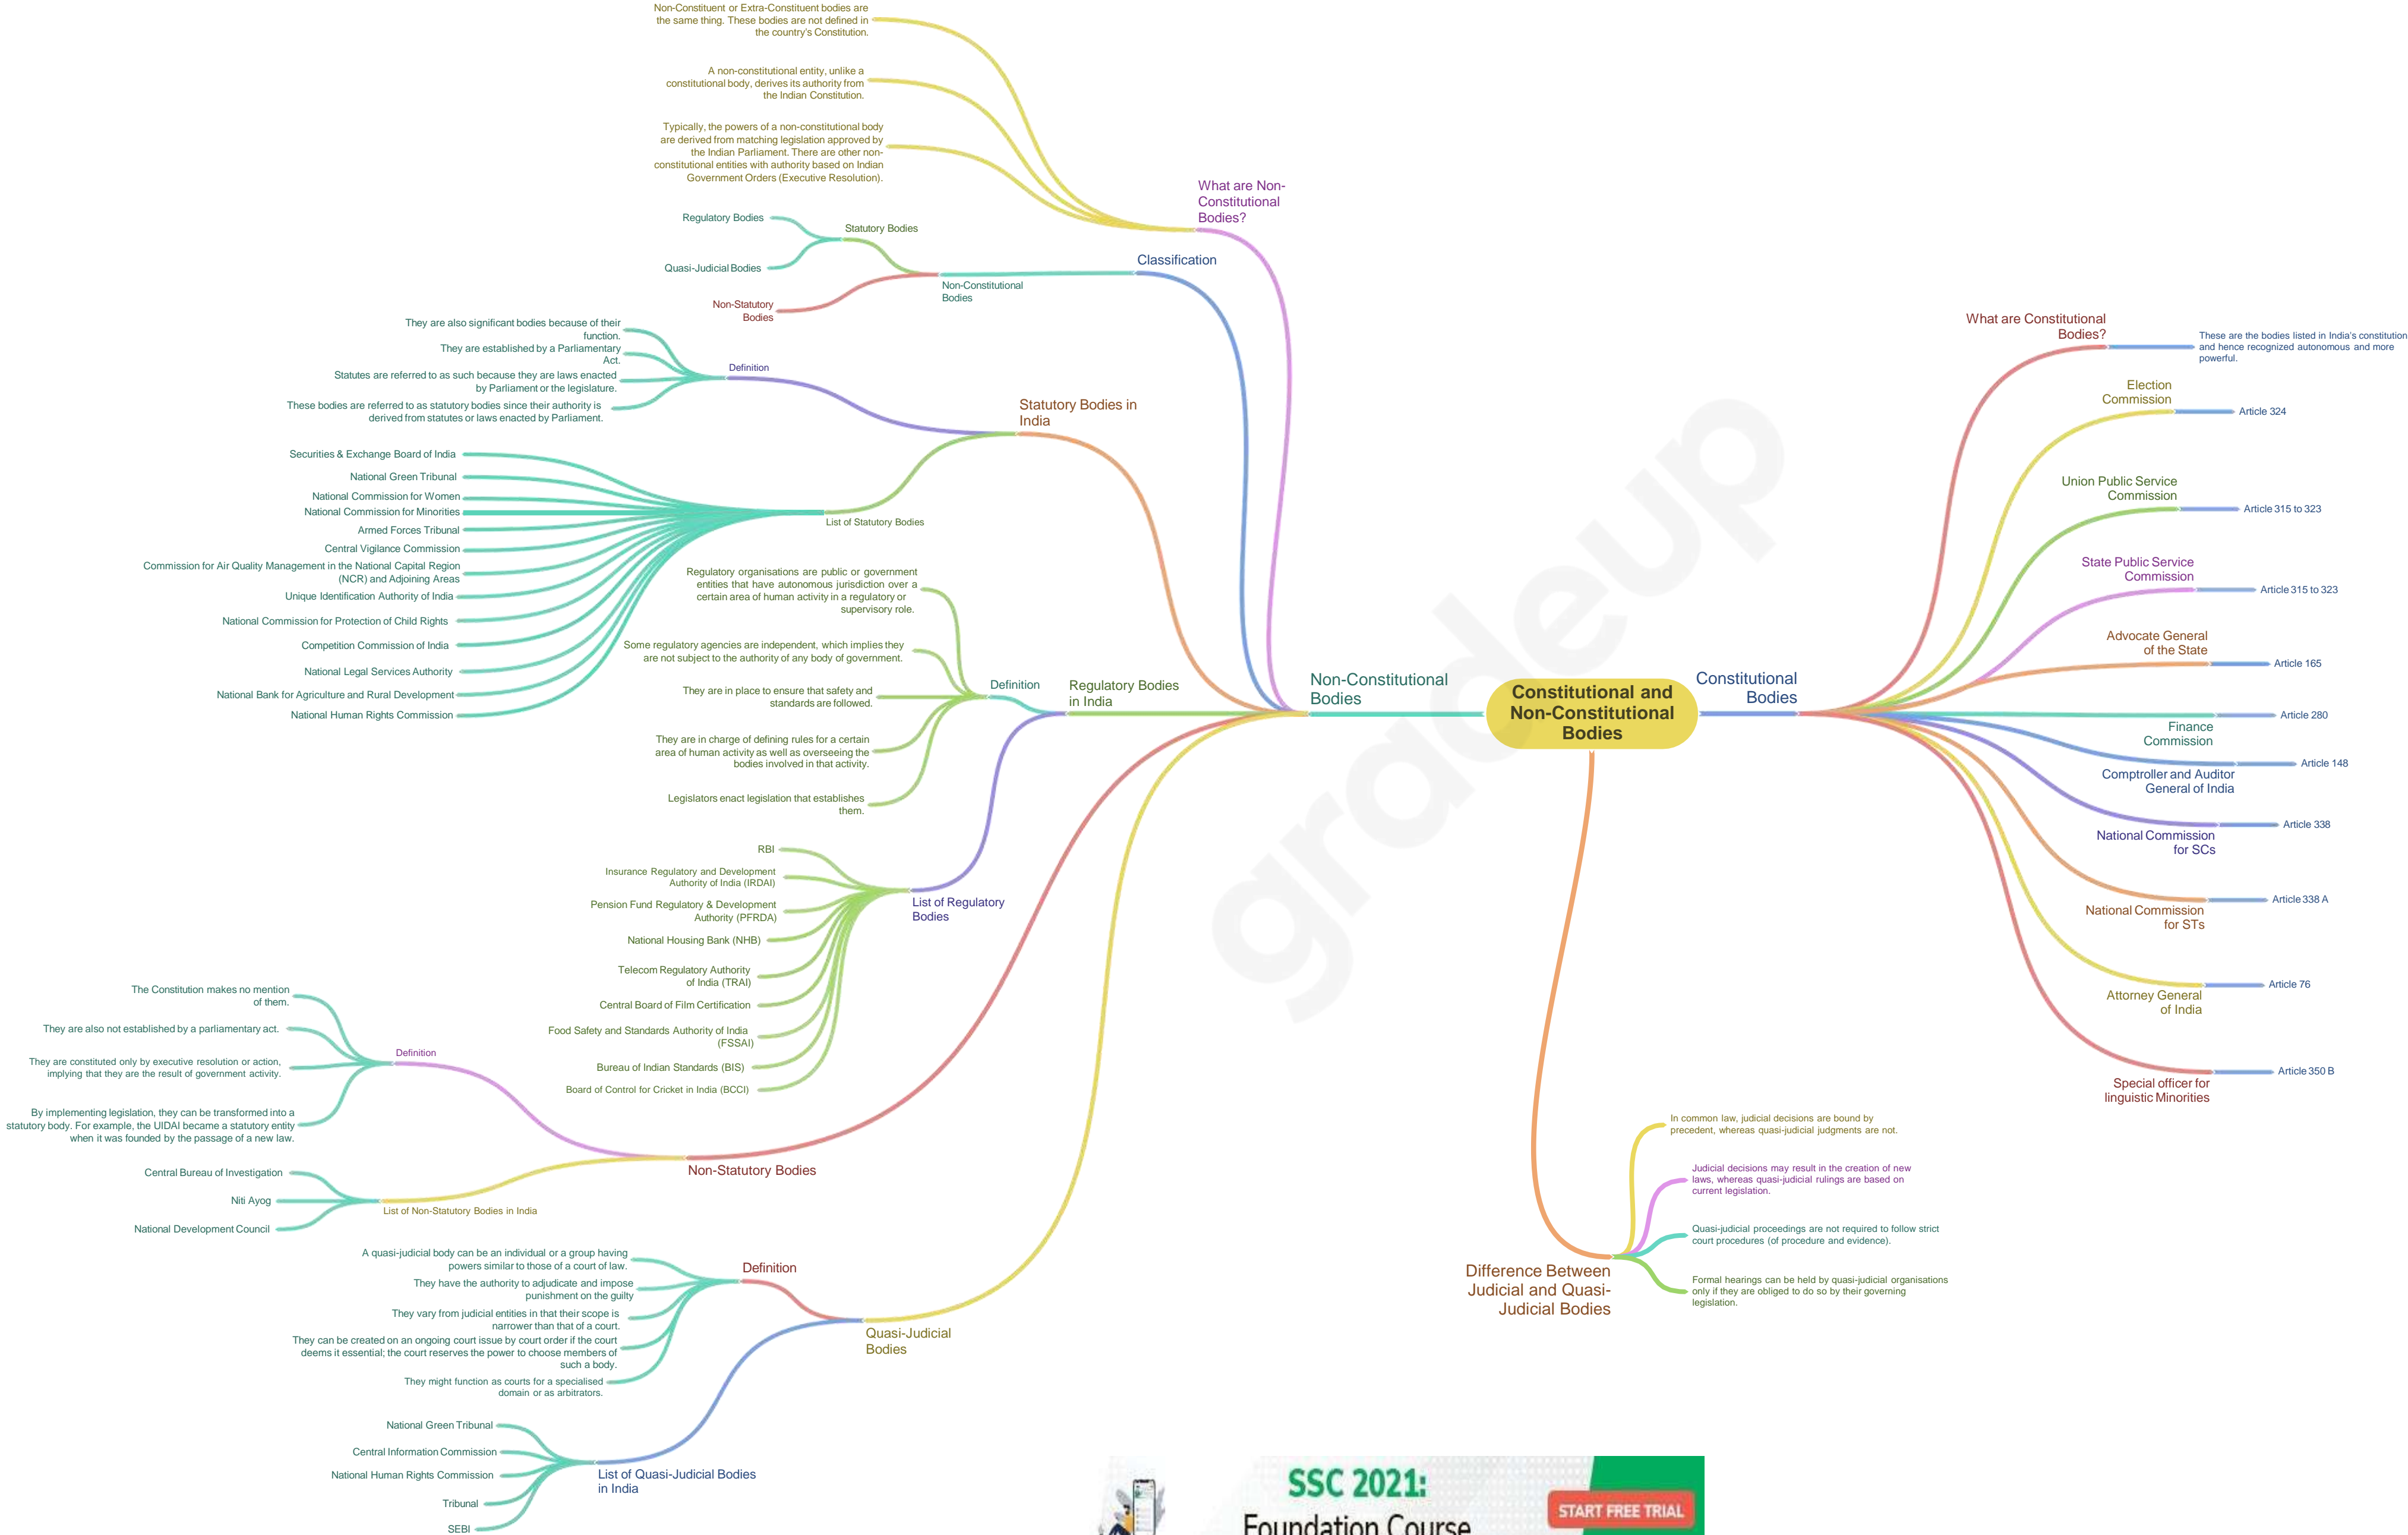

Learn and Revise Polity through Mind Maps

Constitutional and Non-Constitutional Bodies of India

Sahi Prep Hai **Toh Life Set Hai**

Gradeup SSC & Railways Super Superscription

Features:

1. 18+ Structures Courses for SSC & Railways Exams
2. 550+ Mock Test for SSC & Railways Exams
3. Separate Batches in Hindi & English
4. Mock Test are available in Hindi & English
5. Available on Mobile and Desktop

Gradeup Super Subscription, Enroll Now