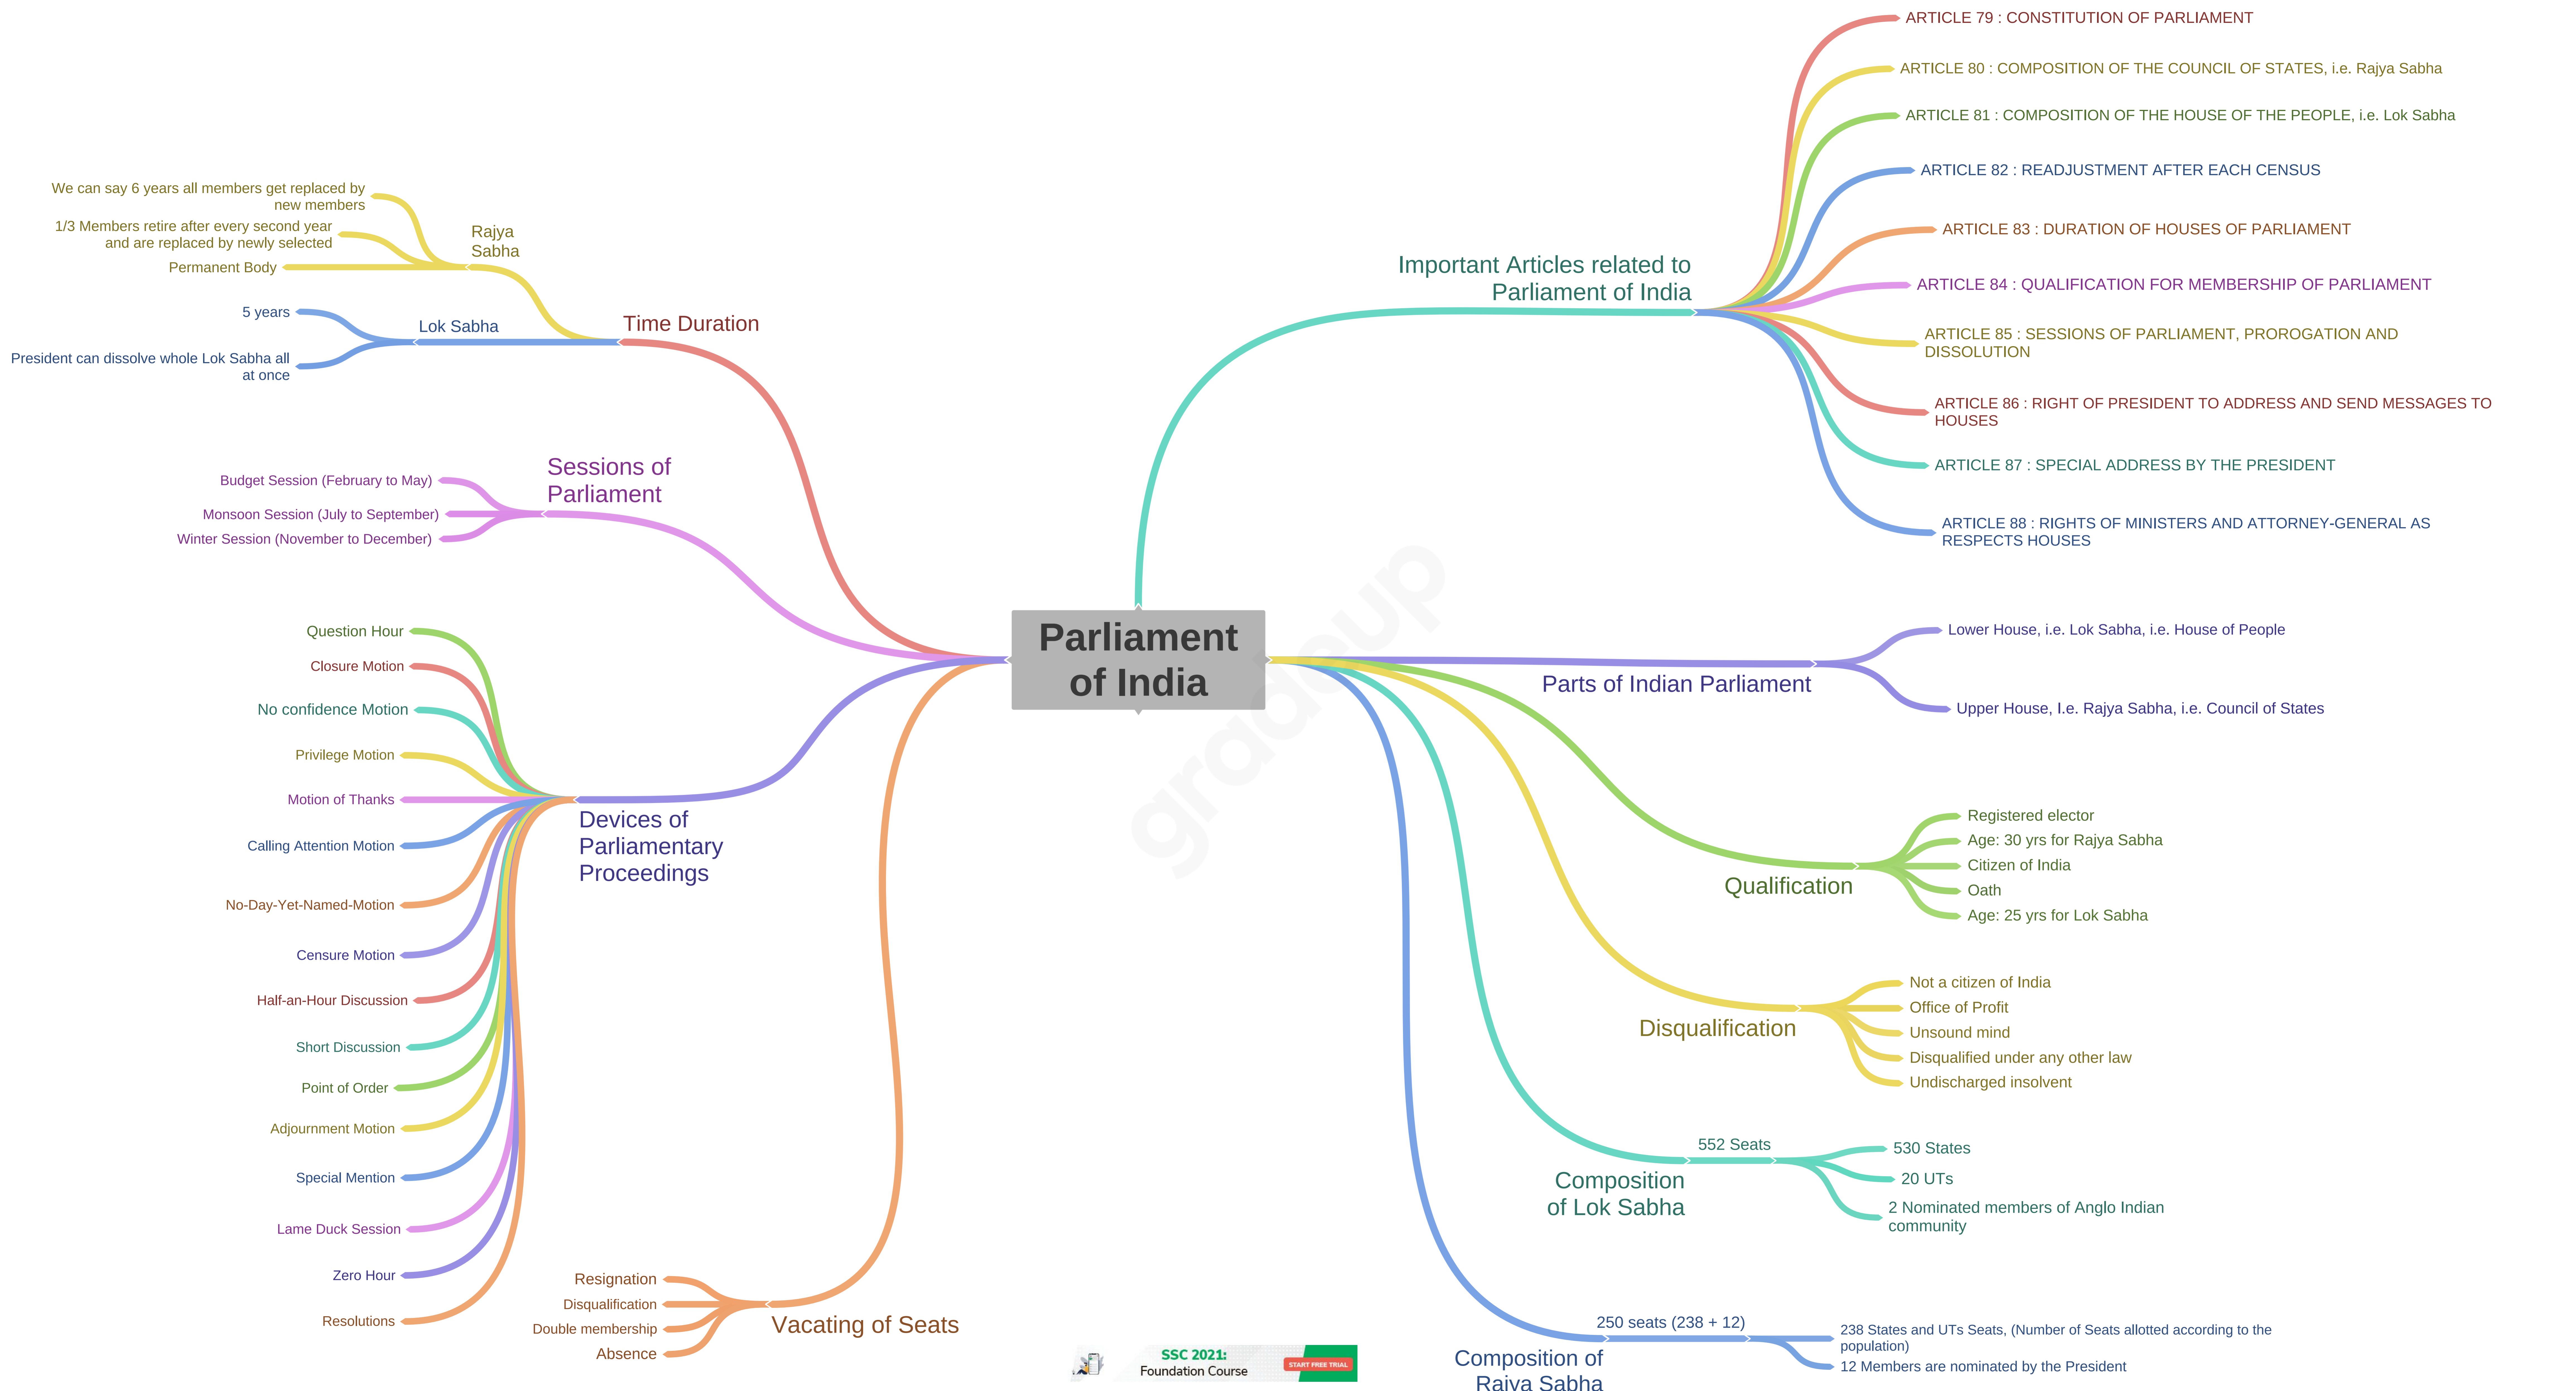

Learn and Revise Polity through Mind Maps

Parliament of India

Sahi Prep Hai **Toh Life Set Hai**

Gradeup SSC & Railways Super Superscription

Features:

1. 18+ Structures Courses for SSC & Railways Exams
2. 550+ Mock Test for SSC & Railways Exams
3. Separate Batches in Hindi & English
4. Mock Test are available in Hindi & English
5. Available on Mobile and Desktop

Gradeup Super Subscription, Enroll Now